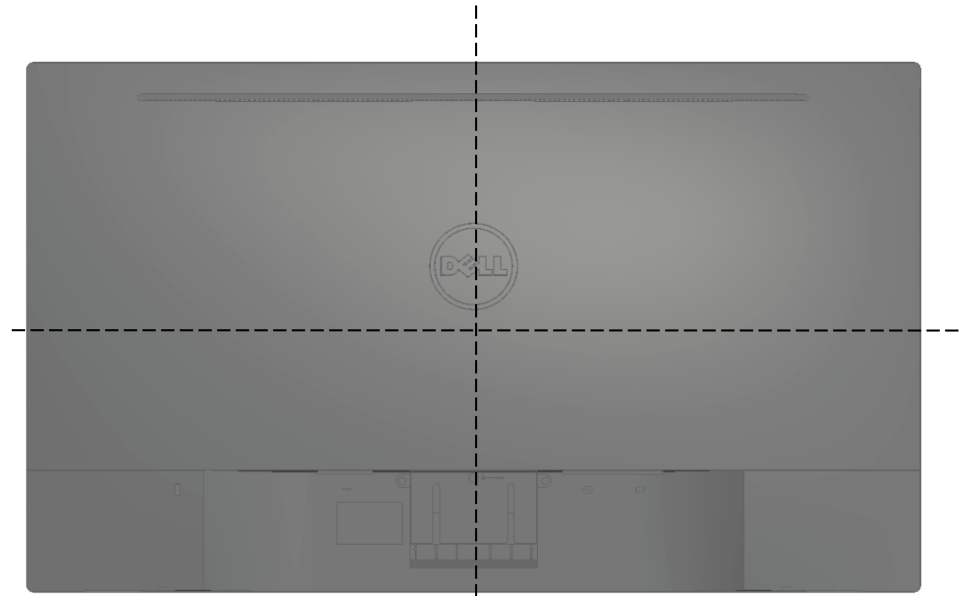

**SE2416HM Outline  
Dimensions**

**Nominal Dimensions  
Unit: mm/(inch)**

Back view of Monitor without stand